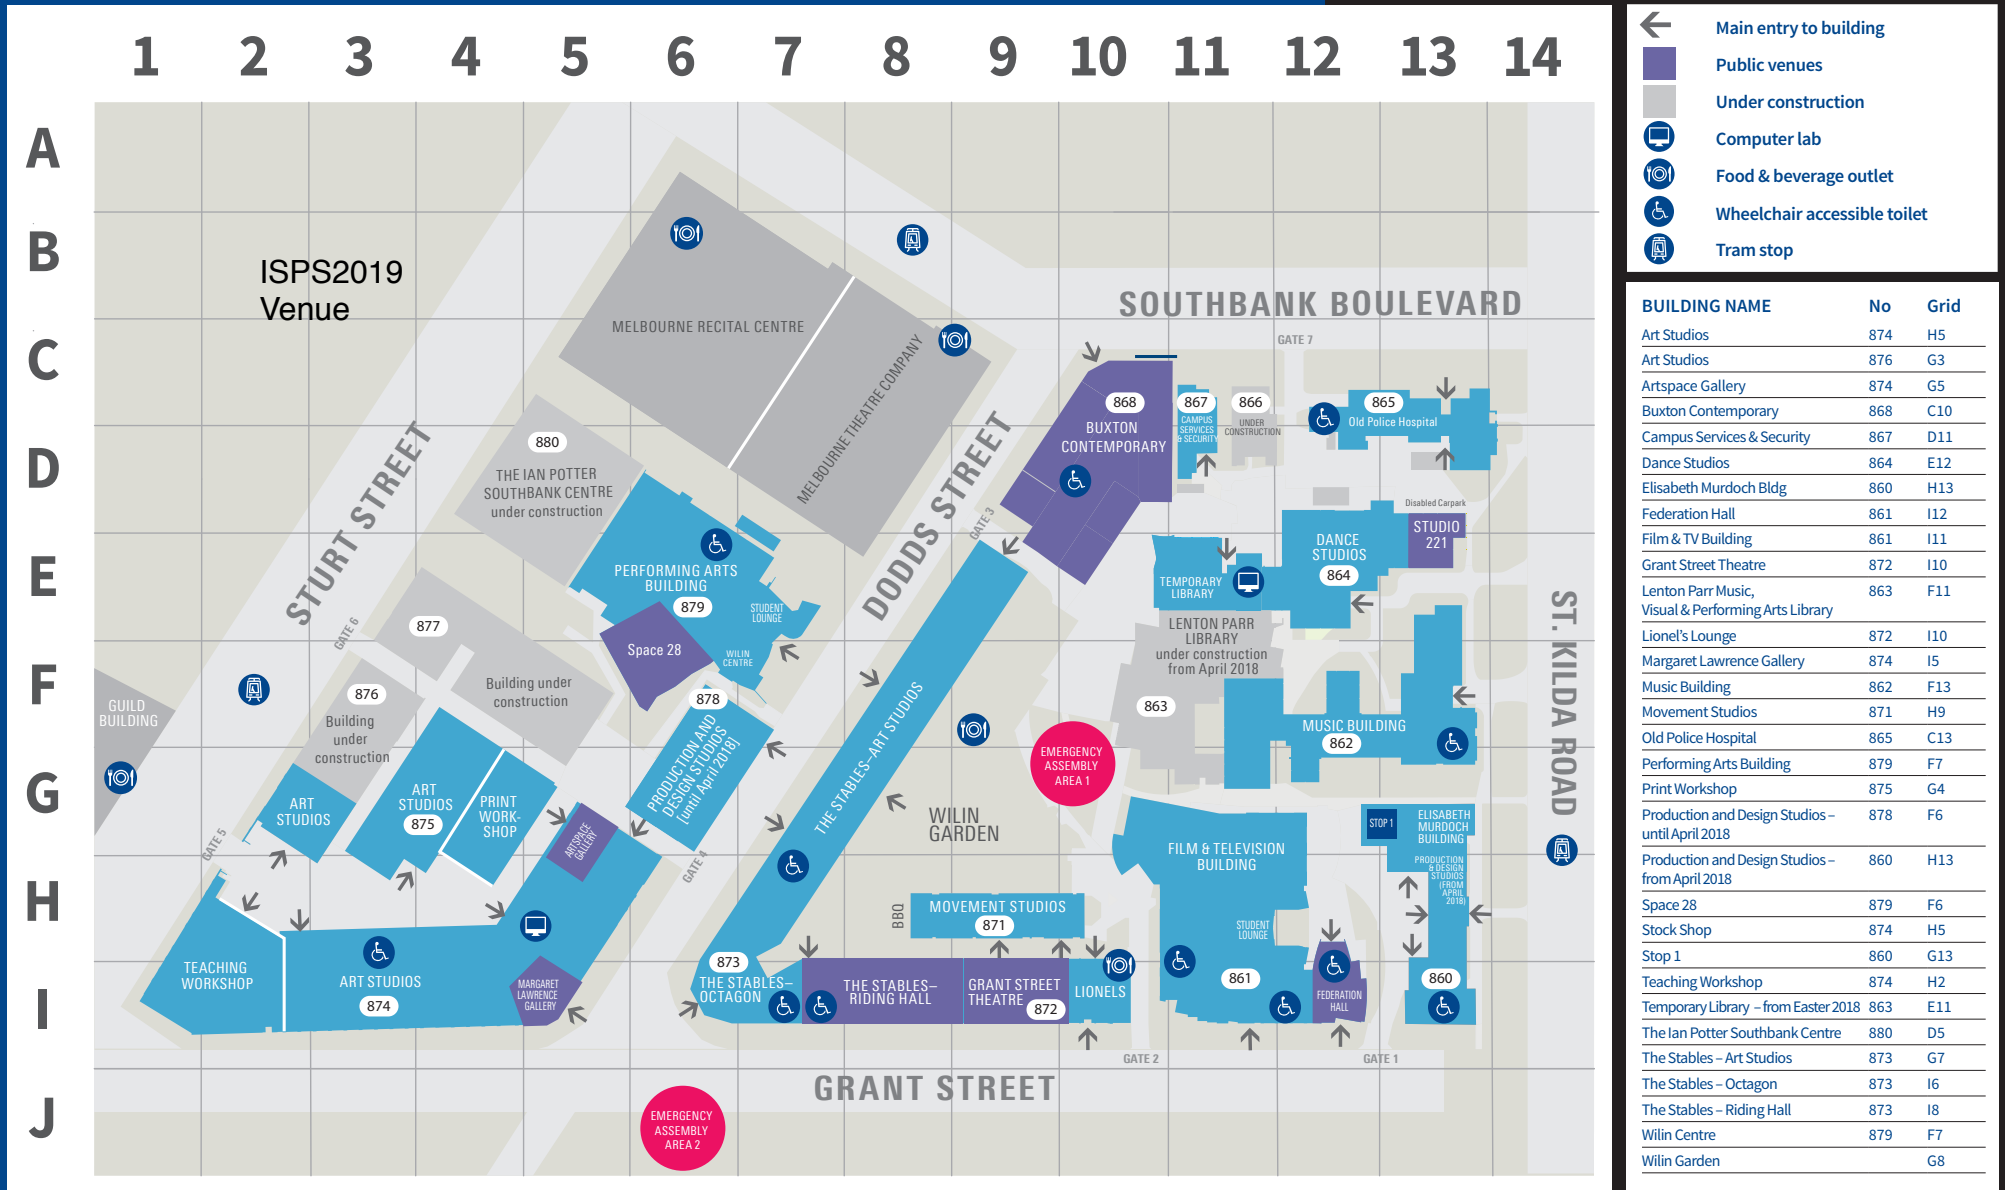

THE UNIVERSITY OF
MELBOURNE

Faculty of
Fine Arts and Music

Text

SOUTHBANK CAMPUS

Home of the Victorian College of the Arts
and the Melbourne Conservatorium of Music

234 St Kilda Rd, Southbank 3006 Victoria

- Main entry to building
- Public venues
- Under construction
- Computer lab
- Food & beverage outlet
- Wheelchair accessible toilet
- Tram stop

BUILDING NAME	No	Grid
Art Studios	874	H5
Art Studios	876	G3
Artspace Gallery	874	G5
Buxton Contemporary	868	C10
Campus Services & Security	867	D11
Dance Studios	864	E12
Elisabeth Murdoch Bldg	860	H13
Federation Hall	861	I12
Film & TV Building	861	I11
Grant Street Theatre	872	I10
Lenton Parr Music, Visual & Performing Arts Library	863	F11
Lionel's Lounge	872	I10
Margaret Lawrence Gallery	874	I5
Music Building	862	F13
Movement Studios	871	H9
Old Police Hospital	865	C13
Performing Arts Building	879	F7
Print Workshop	875	G4
Production and Design Studios – until April 2018	878	F6
Production and Design Studios – from April 2018	860	H13
Space 28	879	F6
Stock Shop	874	H5
Stop 1	860	G13
Teaching Workshop	874	H2
Temporary Library – from Easter 2018	863	E11
The Ian Potter Southbank Centre	880	D5
The Stables – Art Studios	873	G7
The Stables – Octagon	873	I6
The Stables – Riding Hall	873	I8
Wilin Centre	879	F7
Wilin Garden		G8